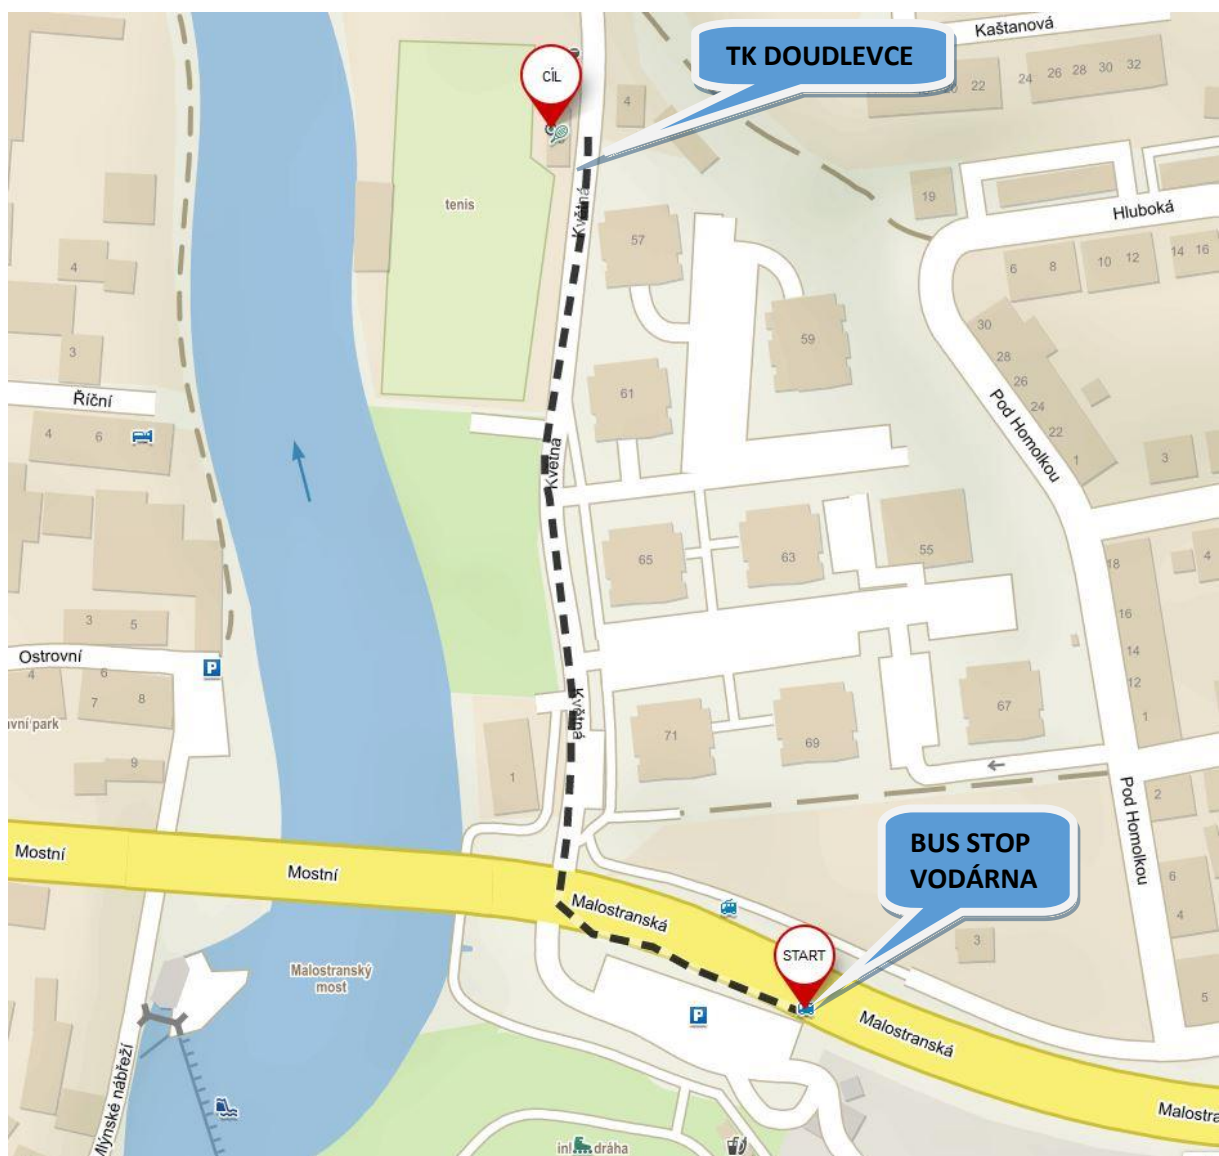

BUS STOP VODÁRNA (5 minutes walk to TK SOKOL DOUDLEVCE PLZEŇ)

Entrance to the bus is on the personal registration badge.

All the information available at the 47 WMTS Registration Desk (Parkhotel Plzeň, Reception Lobby), daily from 19th to 25th August (08.00 – 19.00), phone: +420 607 948 924